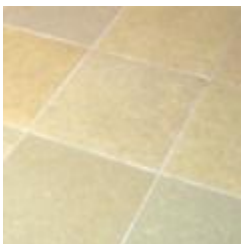

Product Specifications

Kimberley Limestone

Tiles, Cladding and Pavers

Tuscan Beige

Tuscan Beige is an extremely dense Limestone with magnificent urban colours.

Ideal for pool copings Tuscan Beige offers the hardness of granite, yet with beautiful variation and appearance.

Versatile in its cosmetics too, leave the stone natural (pictured middle above) or seal it to enhance the colour and add a shine (pictured left and right above).

And, with the flexibility of being available in tiles, random and striated walling, it offers a spectacular, versatile stone for a fully integrated indoor-outdoor living space, where the tones are warm and neutral and the textural and colour contrast are crisp and clean.

Blue Limestone

Tuscan Blue is an extremely dense Limestone with blue-light grey tones.

Ideal for all uses, especially in heavy traffic areas, Tuscan Blue offers an appealing modern colour for an unpretentious design influence.