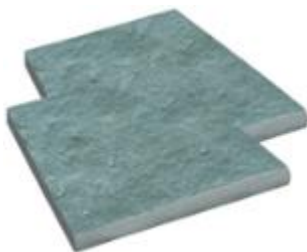

Product Specifications

Kimberley Limestone

Tiles, Cladding and Pavers

Tuscan Beige

Tuscan Beige is an extremely dense Limestone with magnificent urban colours.

Ideal for pool copings Tuscan Beige offers the hardness of granite, yet with beautiful variation and appearance.

Versatile in its cosmetics too, leave the stone natural (pictured middle above) or seal it to enhance the colour and add a shine (pictured left and right above).

And, with the flexibility of being available in tiles, random and striated walling, it offers a spectacular, versatile stone for a fully integrated indoor-outdoor living space, where the tones are warm and neutral and the textural and colour contrast are crisp and clean.

Blue Limestone

Tuscan Blue is an extremely dense Limestone with blue-light grey tones.

Ideal for all uses, especially in heavy traffic areas, Tuscan Blue offers an appealing modern colour for an unpretentious design influence.

Finishes Available:

Natural.

Honed (Available on Application).

Sizes Available:

Tiles:

600x600x17mm

600x400x15mm - Blue Only

600x300x15mm - Blue Only