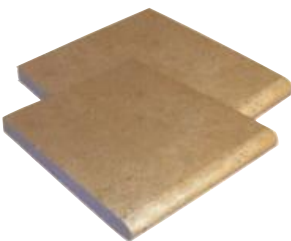

Product Specifications

Bullnose Range

Sandstone / Limestone / Travertine

**MOCHA
TRAVERTINE**

**BATEIG
DIAMANTE**

**BATEIG
BEIGE**

**HIMALAYAN
STONE
HONED**

**LATTE
TRAVERTINE**

TEAK

SHELLSTONE

**HIMALAYAN
STONE
NATURAL**

**PLATINUM
TRAVERTINE**

RAINBOW

ROSA

**HIMALAYAN
STONE
SANDBLASTED**

Kimberley Sandstone Bribie Island Queensland