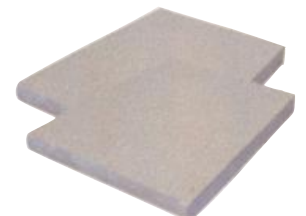

Product Specifications

Bullnose Range

Sandstone / Limestone / Travertine

**MOCHA
TRAVERTINE**

**BATEIG
DIAMANTE**

**BATEIG
BEIGE**

**HIMALAYAN
STONE
HONED**

**LATTE
TRAVERTINE**

TEAK

SHELLSTONE

**HIMALAYAN
STONE
NATURAL**

**PLATINUM
TRAVERTINE**

RAINBOW

ROSA

**HIMALAYAN
STONE
SANDBLASTED**

Kimberley Sandstone Bribie Island Queensland