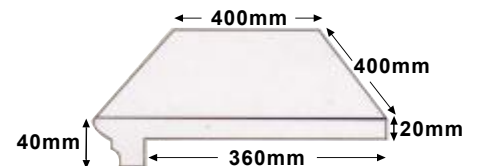

**HIMALAYAN
STONE
SANDBLASTED**

Kimberley Sandstone Bribie Island Queensland

0400 458 399 kimberleysandstone@bigpond.com www.kimberleysandstone.com.au