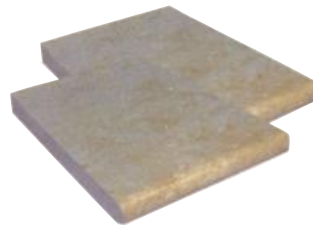

Product Specifications

Bullnose Range

Sandstone / Limestone / Travertine

**MOCHA
TRAVERTINE**

**BATEIG
DIAMANTE**

**BATEIG
BEIGE**

**HIMALAYAN
STONE
HONED**

**LATTE
TRAVERTINE**

TEAK

SHELLSTONE

**HIMALAYAN
STONE
NATURAL**

**PLATINUM
TRAVERTINE**

RAINBOW

ROSA

**HIMALAYAN
STONE
SANDBLASTED**

Kimberley Sandstone Bribie Island Queensland