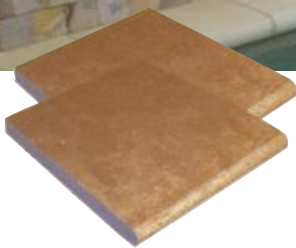

Product Specifications

Bullnose Range

Sandstone / Limestone / Travertine

**MOCHA
TRAVERTINE**

**BATEIG
DIAMANTE**

**BATEIG
BEIGE**

**HIMALAYAN
STONE
HONED**

**LATTE
TRAVERTINE**

TEAK

SHELLSTONE

**HIMALAYAN
STONE
NATURAL**

**PLATINUM
TRAVERTINE**

RAINBOW

ROSA

**HIMALAYAN
STONE
SANDBLASTED**

Kimberley Sandstone Bribie Island Queensland