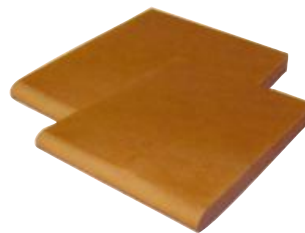

Product Specifications

Bullnose Range

Sandstone / Limestone / Travertine

**MOCHA
TRAVERTINE**

**BATEIG
DIAMANTE**

**BATEIG
BEIGE**

**HIMALAYAN
STONE
HONED**

**LATTE
TRAVERTINE**

TEAK

SHELLSTONE

**HIMALAYAN
STONE
NATURAL**

**PLATINUM
TRAVERTINE**

RAINBOW

ROSA

**HIMALAYAN
STONE
SANDBLASTED**

Kimberley Sandstone Bribie Island Queensland