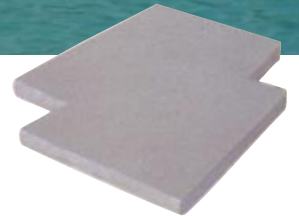

Product Specifications

Bullnose Range

Sandstone / Limestone / Travertine

**MOCHA
TRAVERTINE**

**BATEIG
DIAMANTE**

**BATEIG
BEIGE**

**HIMALAYAN
STONE
HONED**

**LATTE
TRAVERTINE**

TEAK

SHELLSTONE

**HIMALAYAN
STONE
NATURAL**

**PLATINUM
TRAVERTINE**

RAINBOW

ROSA

**HIMALAYAN
STONE
SANDBLASTED**

Kimberley Sandstone Bribie Island Queensland