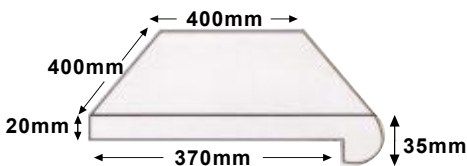

**PLATINUM
TRAVERTINE**

Kimberley Sandstone Bribie Island Queensland

0400 458 399 kimberleysandstone@bigpond.com www.kimberleysandstone.com.au